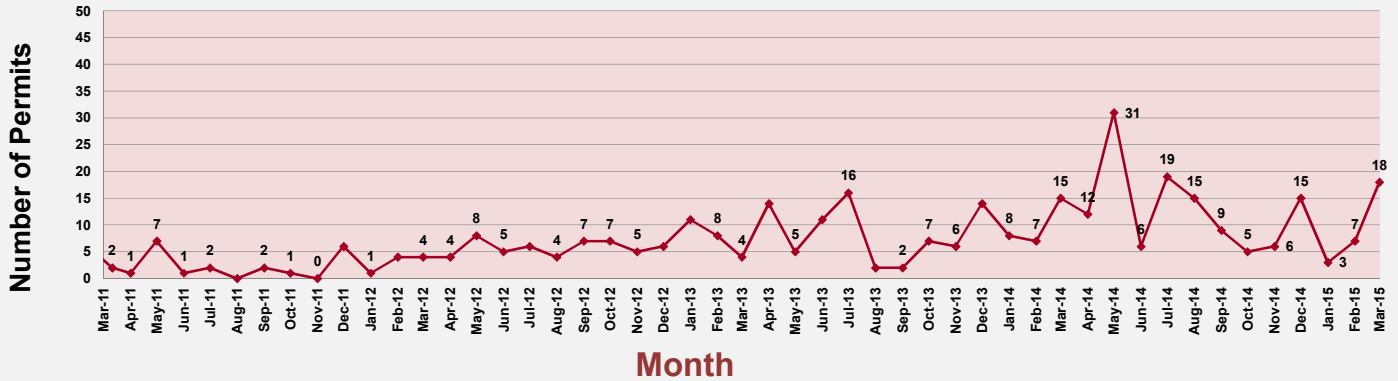

Redmond area SFR - Building Permits

From MLS for Redmond area. Single family residential, not including condos, townhomes, manufactured homes and acreage. Data subject to change