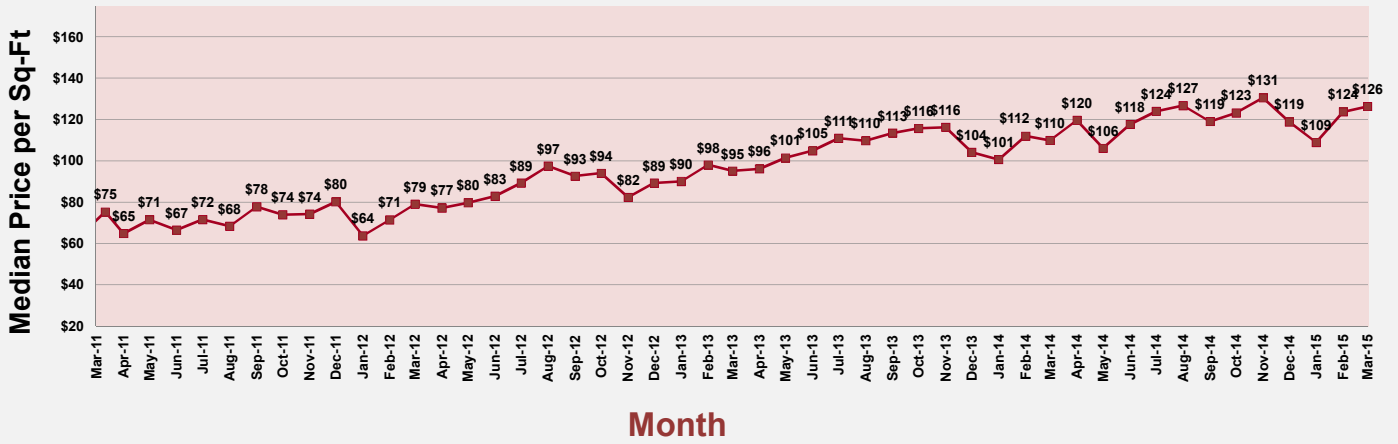

## Redmond area SFR - Median Sale Price per Sq-Ft

From MLS for Redmond area. Single family residential, not including condos, townhomes, manufactured homes and acreage. Data subject to change